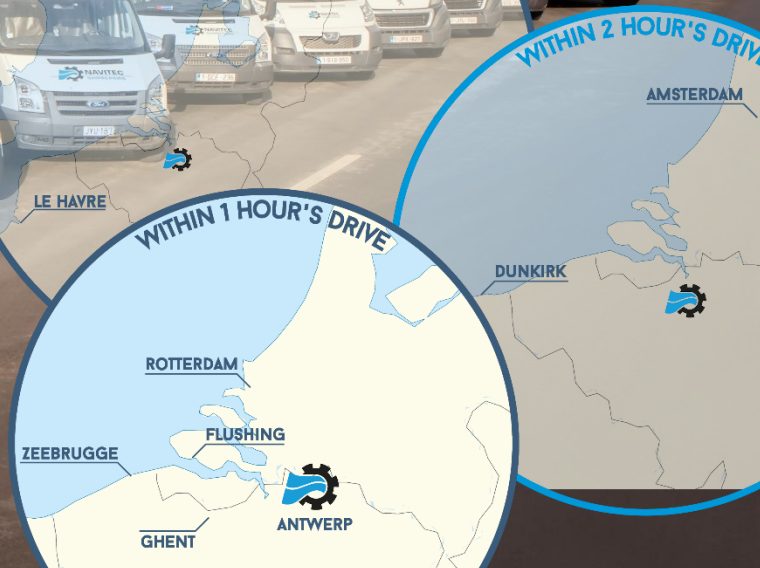

**Maritime leadership in
ship repair**

Navitec Marine Services

“Navitec is the roadside assistance in **Belgian ports and beyond**, with a lightning fast response **24/7, all year round.**”

Maritime leadership

-  Leadership within the maritime industry
-  Maritime industry as a leading industry

The economical factor

MARITIME LEADERSHIP AS AN INDUSTRY

Navitec Marine Services

EVER GIVEN

SPECIALIZED

TotalEnergies

VENDÉE